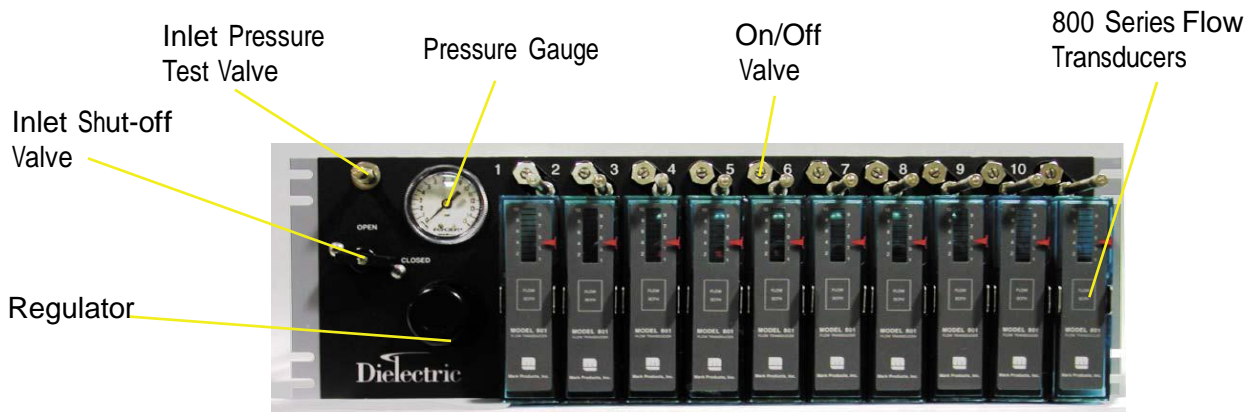

Features

- ☛ Modular Design Handles Up to 10 Flow Transducers
- ☛ Uses Industry-Standard Resistance Scale
- ☛ Non-Powered Flow Transducers
- ☛ Continuous Resistance Output
- ☛ Visually Readable Flow Transducers
- ☛ ± 3% Full Scale
- ☛ Multiple Flow Ranges Available
- ☛ Quick-Connect Flow Transducers
- ☛ Interchangeable with Traditional Distribution Panels

Applications

- ☛ Single Feed Cables
- ☛ "Home-Run" Cables
- ☛ Individual Cables in a Dual Feed System

Ordering Information

<u>Model</u>	<u>Description</u>
8411	Non-Regulated Distribution Panel
8411-P	Non-Regulated Distribution Panel w/ Pressure Transducer
8411-03	Non-Regulated Distribution Panel w/ (1) 803 Transducer in Summary Position
8411-P-03	Non-Regulated Distribution Panel w/ Pressure Transducer and (1) 803 Transducer in Summary Position
8411-05	Non-Regulated Distribution Panel w/ (1) 805 Transducer in Summary Position
8411-P-05	Non-Regulated Distribution Panel w/ Pressure Transducer and (1) 805 Transducer in Summary Position
8415	Regulated Distribution Panel
8415-P	Regulated Distribution Panel w/ Pressure Transducer

Note: 800 Series Flow Transducers for cable positions must be ordered separately.

Warranty - Radiodetection warrants that this product shall be free from defects in workmanship and materials for one year. For details please see our warranty statement.

Specialists in Cable Pressurization